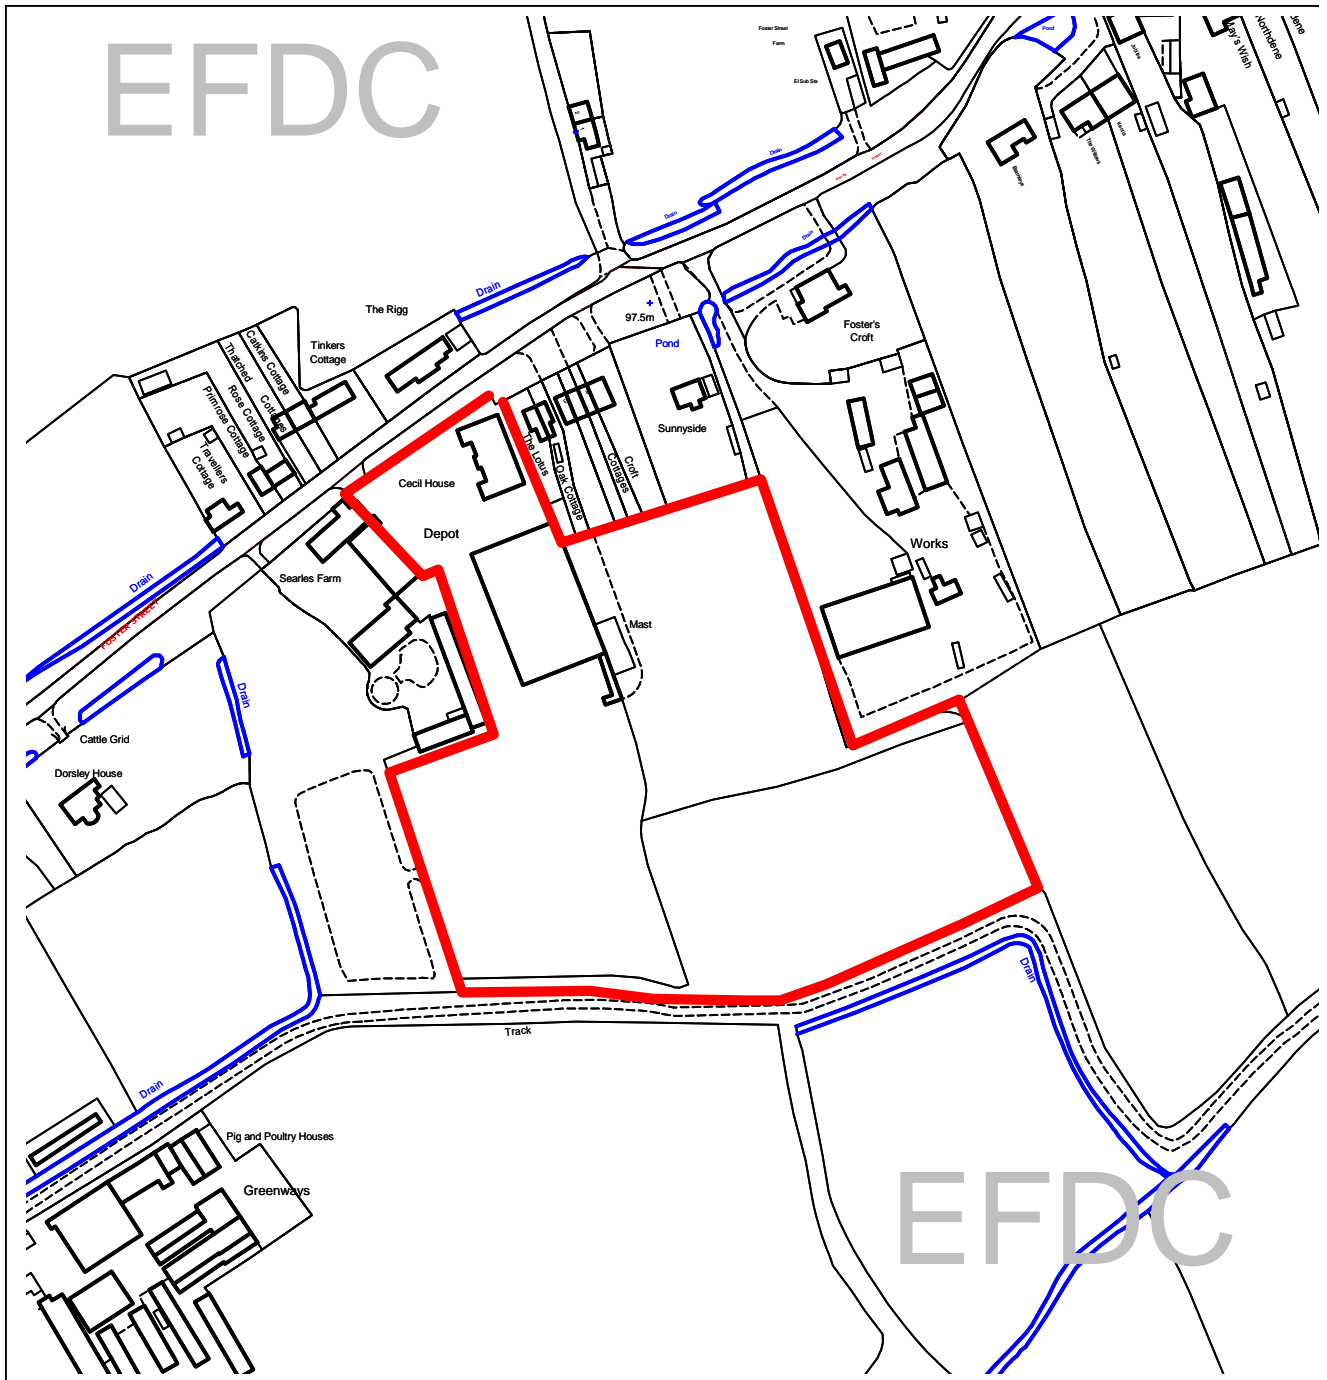

## AGENDA ITEM NUMBER

Unauthorised reproduction infringes Crown Copyright and may lead to prosecution or civil proceedings.

Contains Ordnance Survey Data. © Crown Copyright 2013 EFDC License No: 100018534

Contains Royal Mail Data. © Royal Mail Copyright & Database Right 2013

Application Number:	EPF/2518/14
Site Name:	C. J. Pryor, Cecil House Foster Street, Harlow, CM17 9HY
Scale of Plot:	1/2500